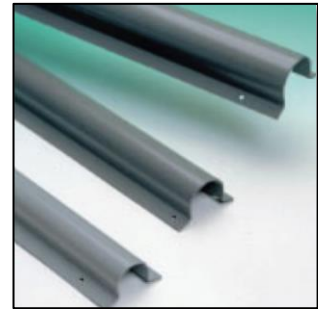

Cable Guards

Product Description

Emtelle Cable Guards are designed, manufactured and supplied within an Integrated Management System, incorporating internationally recognised Standards including ISO 9001:2015, ISO 14001:2015 and ISO 45001:2018.

Application

Power, Telecoms & General Purpose. A Cable Guard is a plastic cable protection capping profile to protect cables on telegraph poles and walls.

Material & Technical data

Manufactured in **Black** uPVC with fixing holes. Other colours and lengths are available on request.