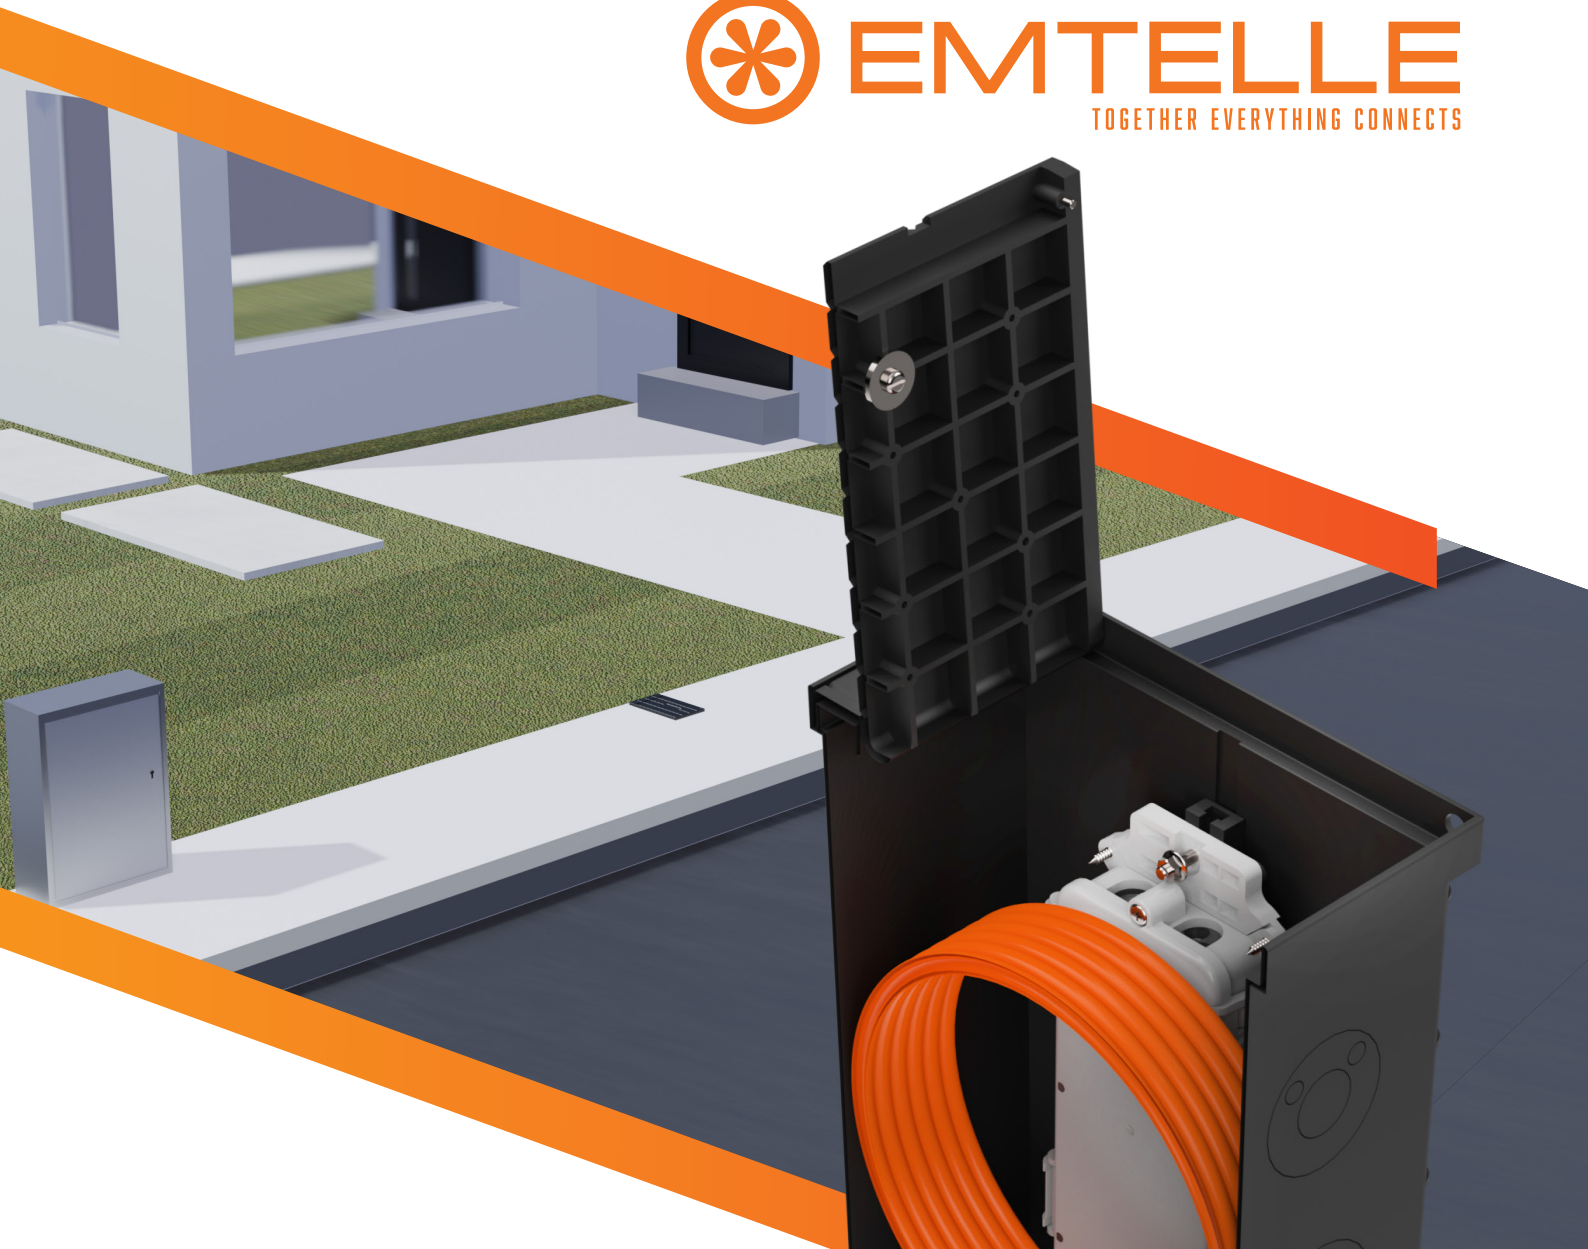

EMTELLE
TOGETHER EVERYTHING CONNECTS

TOBY BOX+

Practical Innovation for Your Network

Emtelle introduces the new Toby Box+ - engineered for optimal microduct management and splicing locations, as well as secure cable storage with customisable branding options.

Designed for easy access and durability, it ensures efficient, reliable, and sustainable FTTx installations. Ideally used as a demarcation point for microduct stubs and cable coils, helpful in converting 'Homes Passed' to 'Homes Connected'.

Upgrade your FTTx installations Today!
Together, Everything Connects

YOUR IDEAL FTTx DEMARCATION POINT

Emtelle's Toby Box+ serves as a versatile solution for housing both Microducts and Splice enclosures. Its hinged lid design ensures unparalleled accessibility, allowing technicians to make necessary connections at any given time. Positioned at the boundary to the customer, this box acts as a demarcation point, which adds ease when converting 'Homes Passed' to 'Homes Connected.' Combining convenience, efficiency, and sustainability to help you connect homes with ease.

" Emtelle's Toby Box+ is a sustainable box built to last, designed to simplify your installations and ensure reliable connections. "

SPECIFICATIONS

Overall dimensions (LxWxD):
215 x 130 x 300mm

Knock-Out Ports on each side
54mm x 3, 25mm x 3, 8mm x 6