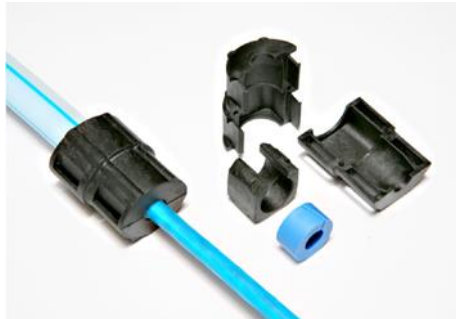

Divisible Duct Seal Plugs

Product Description

Divisible mini-duct sealing plug sets developed to provide an effective and simple solution for gas and watertight duct sealing requirements. The modular system enables installation in new and existing situations.

Features

- Gas and watertight up to 0.5 Bar
- Suitable for retrofitting
- Easy Installation
- Slim Design

Technical Specification

Plastic Shells:	Glass-fibre reinforced polyamide
Cutting Block:	Glass-fibre reinforced polyamide
Sealing Plug:	TPE
Sealing Pressure:	up to 0.5 Bar
Pull-out force duct:	$\geq 100\text{N}$
Mechanical compression strength:	$\geq 1000\text{N}$, 10 sec.